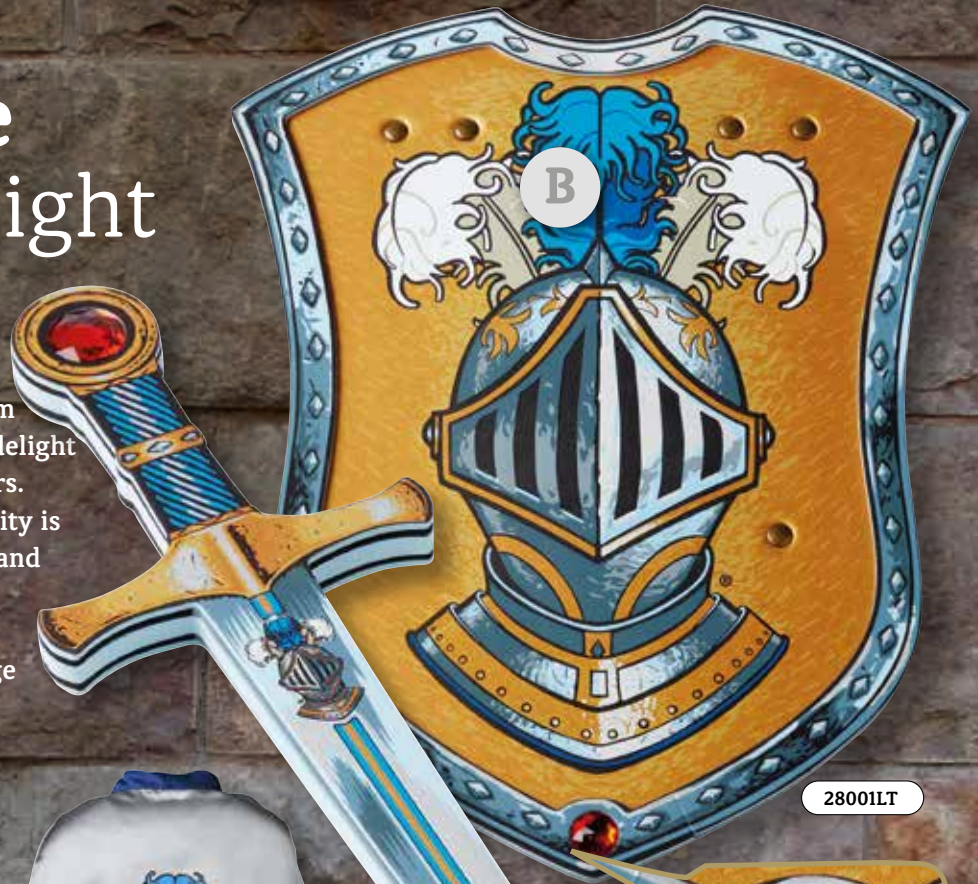

### Prince Line, Prince Lionheart

29000LT Prince Sword, Prince Lionheart,  
57 x 10,5 cm.

29001LT Prince Shield, Prince Lionheart,  
43,5 x 31,5 cm.

29003LT Prince Cape, Prince Lionheart,  
77 x 130 cm.

# Knight Line Mystery Knight

No one knows who the Mystery Knight is. He is a mysterious knight who travels the country and kingdom to win knights' tournaments to the delight of the tournaments' female spectators. Although the Mystery Knight's identity is unknown he is particularly popular and well-liked by the population as the mysterious knight is known for spectacular displays with no shortage of drama or technique.