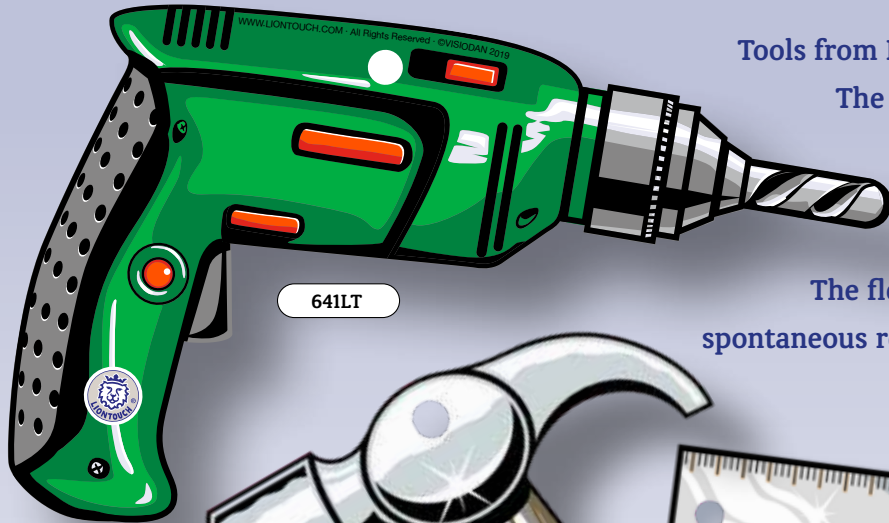

Liontouch Box-it

Tools from Liontouch are meant to be playful and safe.

The idea has always been to make tools that were fun to play with and that did not do any damage to whatever the young boy or girl decided to give a "makeover".

The flexible and soft EVA foam ensures that any spontaneous renovations of the children's room will not be a cause for concern.