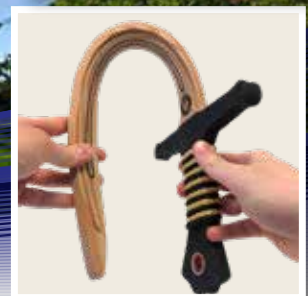

WoodyLion

- 51004LT WoodyLion Shield, 39.4 x 30.4 cm.
- 51000LT WoodyLion Sword, black & gold, 51 x 10.3 cm.
- 51008LT WoodyLion, Red & Gold, 51 x 10.3 cm.
- 51001LT WoodyLion Sword, pink & gold, 51 x 10.3 cm.

- 51005LT WoodyLion Sword, black & gold, 35 x 9.5 cm.
- 51007LT WoodyLion, Red & Gold, 35 x 9.5 cm
- 51006LT WoodyLion Sword, pink & gold, 35 x 9.5 cm