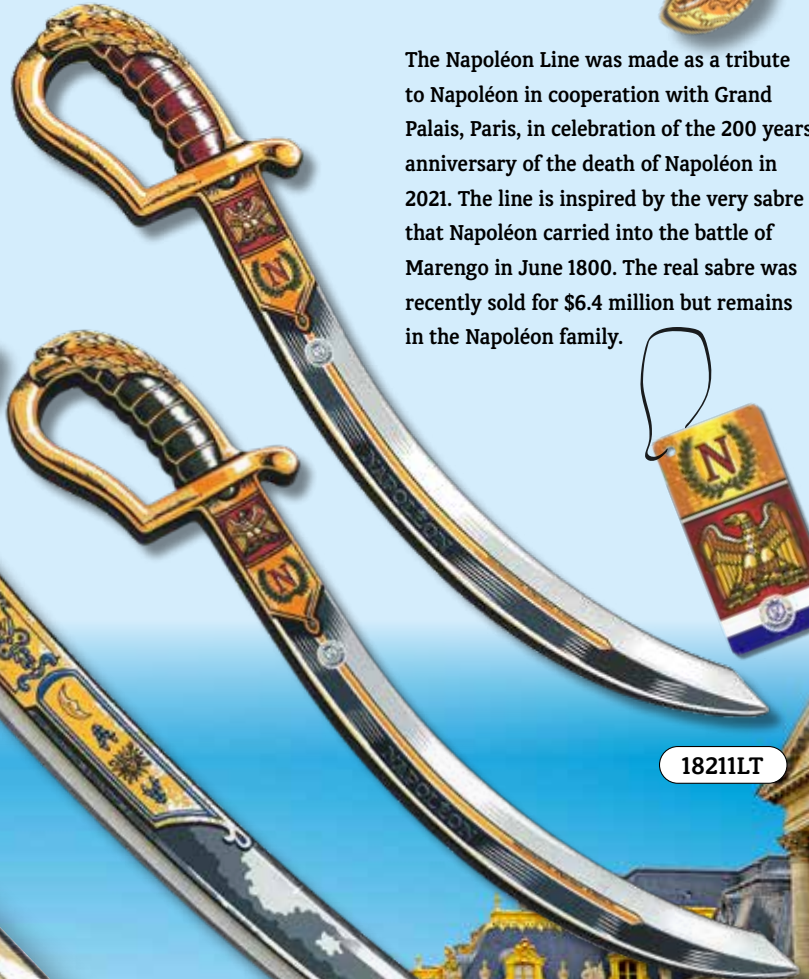

## Liontouch Sword Collection Box

29700LT

Liontouch takes swords seriously and this time we wanted to create an abundance of style options, so you can pick exactly the ones you like the most and start your own collection. Some swords may be limited edition and new ones may be added along the way. Throughout the development process, optimization has been our guiding principle. Everything from size to colours to packaging have been designed to optimize production – hopefully resulting in a both great and competitive sword.

# Napoléon & Musketeer

18213LT

The Napoléon Line was made as a tribute to Napoléon in cooperation with Grand Palais, Paris, in celebration of the 200 years anniversary of the death of Napoléon in 2021. The line is inspired by the very sabre that Napoléon carried into the battle of Marengo in June 1800. The real sabre was recently sold for \$6.4 million but remains in the Napoléon family.