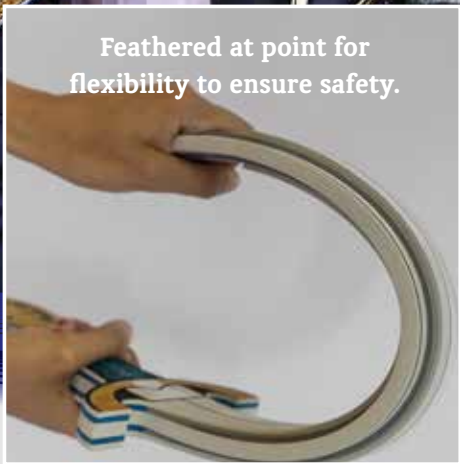

The Liontouch Process

Feathered at point for flexibility to ensure safety.

www.liontouch.com