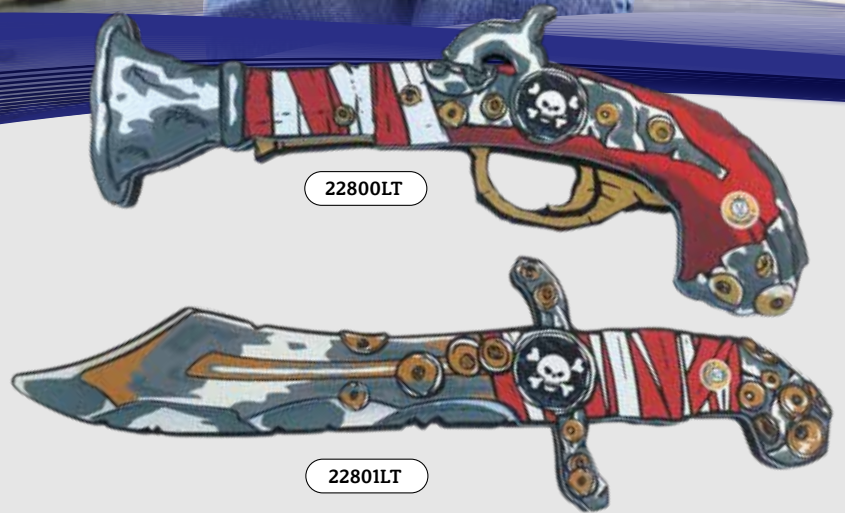

22800LT

22801LT